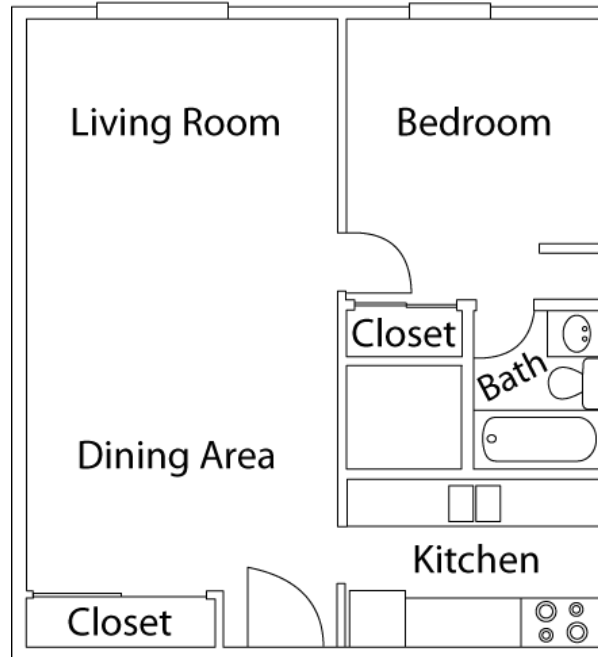

Parkview One Bedroom Unit

Gross Living Area: 26 ¹/₄ft x 24ft = 630sqft

One Bedroom Unit Includes:

- Carpet
- Drapes
- Stove
- Refrigerator
- Individual temp controls - heat & air conditioning
- All utilities paid (except Telephone & Cable)
- Heat Lamp in Bathroom
- Remodeled Units with Wood Plank Flooring
- Wheel Chair Accessible Units include roll-in shower